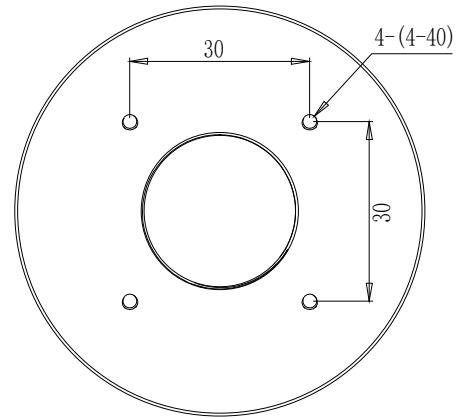

截图 A-A

DRAWING PROJECTION Φ		 Optics Experiment and Basic Teaching	
DATE	08/04/24		
MA-OMD3			
www.Oeabt.com	MATERIAL #		REV
COPYRIGHT ©2024 BY Oeabt			A
VALUE IN PARENTHESIS ARE CALCULATED AND MAY CONTAIN ROUND OFF ERRORS			APPROX WEIGHT kg