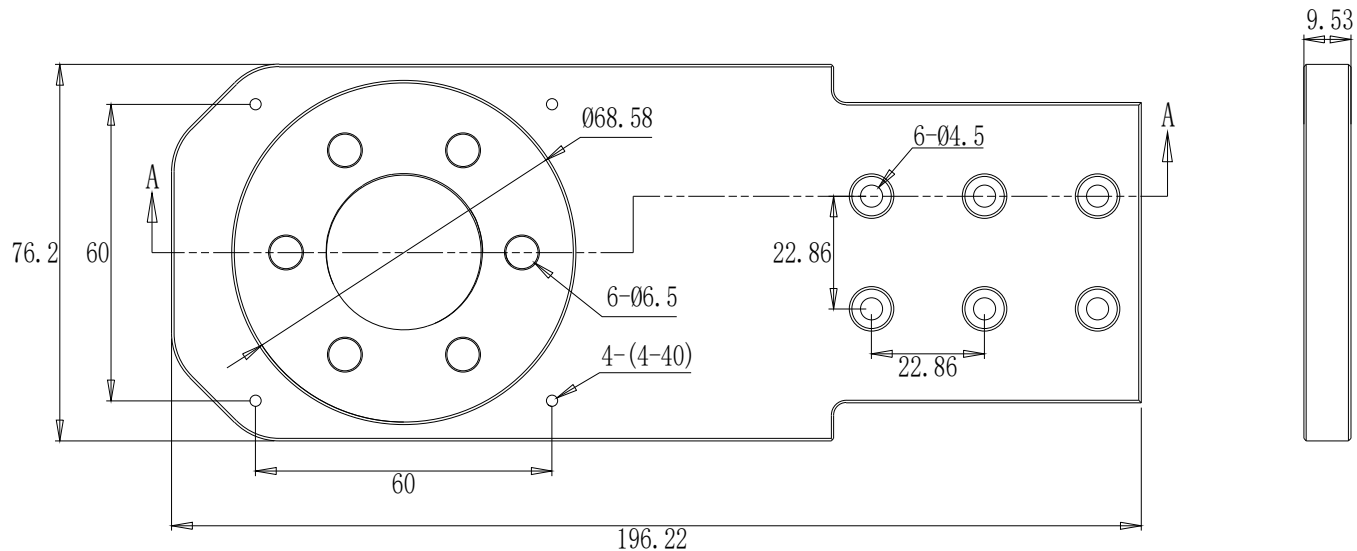

截图 A-A

DRAWING			
PROJECTION Φ			
DATE	08/04/24	LMA95-M32	
www.Oeabt.com		MATERIAL #	REV
COPYRIGHT ©2024 BY Oeabt			A
VALUE IN PARENTHESIS ARE CALCULATED AND MAY CONTAIN ROUND OFF ERRORS		APPROX WEIGHT	kg