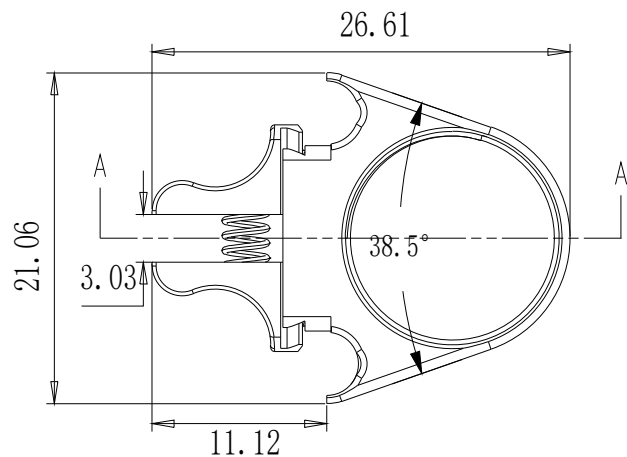

截面 A-A

DRAWING PROJECTION Φ		 Optics Experiment and Basic Teaching	
DATE	27/05/23		
CSD-M05			
www.Oeabt.com	MATERIAL #		REV
COPYRIGHT ©2019 BY Oeabt			A
VALUSE IN PARENTHESIS ARE CALCULATED AND MAY CONTAIN ROUNDFF ERRORS		APPROX WEIGHT	kg