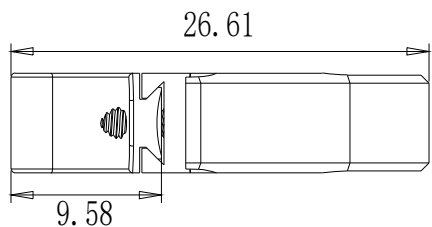

截面 A-A

DRAWING PROJECTION Φ		 Optics Experiment and Basic Teaching	
DATE	27/05/23		
CSD-M05			
www.Oeabt.com	MATERIAL #		REV
COPYRIGHT ©2019 BY Oeabt			A
VALUSE IN PARENTHESIS ARE CALCULATED AND MAY CONTAIN ROUNDFF ERRORS		APPROX WEIGHT	kg