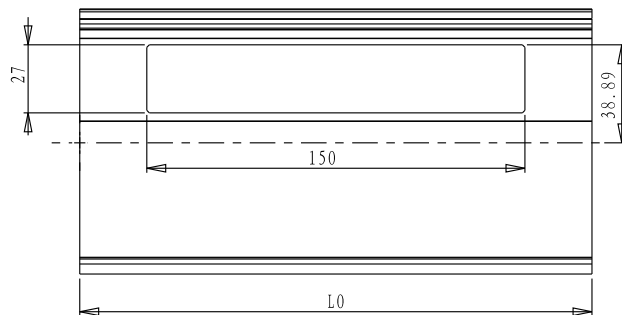

EAP-10L8/L12

EAP-10L8C/L12C

ITEM	L0
8"	203.2
12"	304.8

DRAWING PROJECTION $\oplus \rightarrow$			
DATE	14/09/2022		
EAP-LC系列			
www.Oeabt.com		MATERIAL #	REV
COPYRIGHT © 2022 BY Oeabt			A
VALUE IN PARENTHESIS ARE CALCULATED AND MAY CONTAIN ROUND OFF ERRORS			APPROX WEIGHT kg