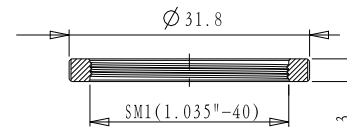

截面 A-A

型号	L0
CSM1-112	12mm
CSM1-124	24mm
CSM1-148	48mm

截面 B-B

DRAWING PROJECTION $\oplus \rightarrow$			
DATE	18/02/2022		
CSM1-1系列			
www.Oeabt.com	MATERIAL #		REV
COPYRIGHT © 2022 BY Oeabt			A
VALUE IN PARENTHESIS ARE CALCULATED AND MAY CONTAIN ROUND OFF ERRORS		APPROX WEIGHT	kg