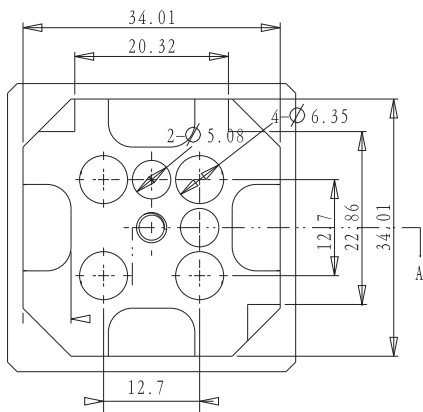

截面 A-A

截面 A-A

DRAWING PROJECTION			
DATE	03/11/2021	Optics Experiment and Basic Teaching	
CSL30-M			
www.Oeabt.com	MATERIAL #		REV
COPYRIGHT © 2021 BY Oeabt			A
VALUE IN PARENTHESIS ARE CALCULATED AND MAY CONTAIN ROUND OFF ERRORS		APPROX WEIGHT	kg