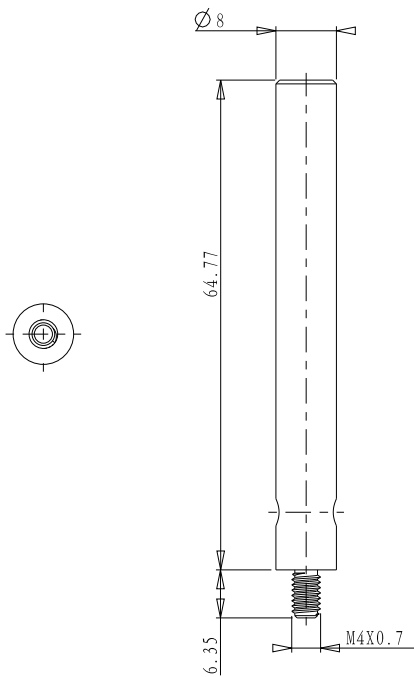

截面 A-A

截面 B-B

DRAWING PROJECTION		 Optics Experiment and Basic Teaching	
DATE	20/07/2021		
PRK2-A65			
www.Oeabt.com	MATERIAL #		REV
COPYRIGHT © 2021 BY Oeabt			A
VALUE IN PARENTHESIS ARE CALCULATED AND MAY CONTAIN ROUND OFF ERRORS		APPROX WEIGHT	kg