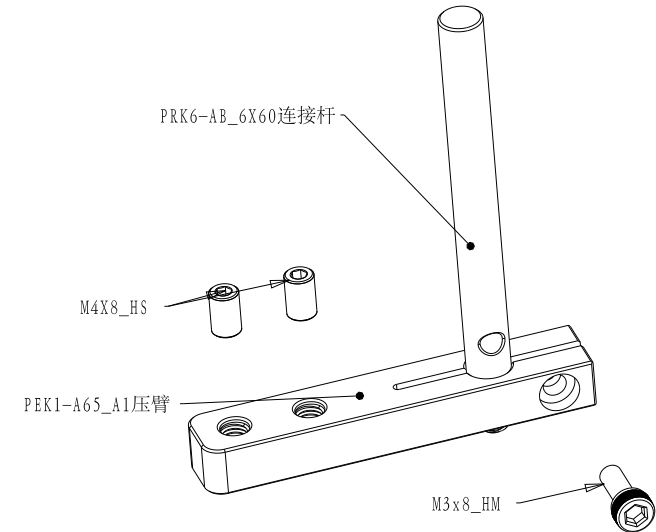

型号	L0
PRK1-A65	60

DRAWING PROJECTION \oplus \rightarrow			
DATE	20/07/2021		
PRK1-A65			
www.Oeabt.com	MATERIAL #		REV
COPYRIGHT © 2021 BY Oeabt			A
VALUSE IN PARENTHESIS ARE CALCULATED AND MAY CONTAIN ROUNDFF ERRORS		APPROX WEIGHT	kg