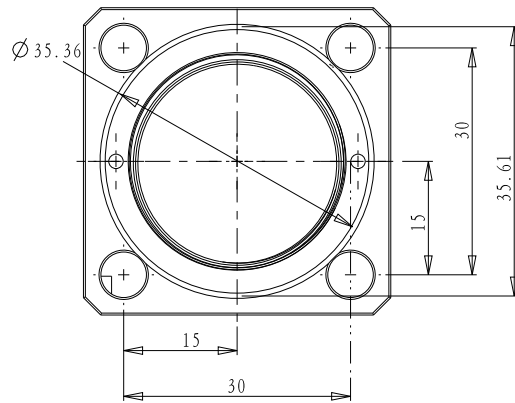

截面 A-A

DRAWING PROJECTION $\oplus \rightarrow$			
DATE	12/07/2021		
CSJ-R1			
www.Oeabt.com	MATERIAL #		REV
COPYRIGHT © 2021 BY Oeabt			A
VALUE IN PARENTHESIS ARE CALCULATED AND MAY CONTAIN ROUND OFF ERRORS		APPROX WEIGHT	kg