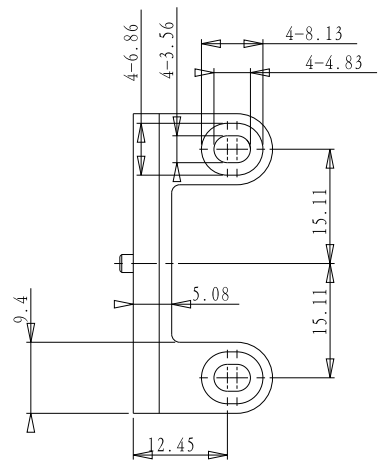

截面 A-A

DRAWING PROJECTION		 Oeabt Optics Experiment and Basic Teaching	
DATE	21/06/2021		
M2-CX2			
www.Oeabt.com	MATERIAL #		REV
COPYRIGHT © 2021 BY Oeabt			A
VALUE IN PARENTHESIS ARE CALCULATED AND MAY CONTAIN ROUND OFF ERRORS		APPROX WEIGHT	kg