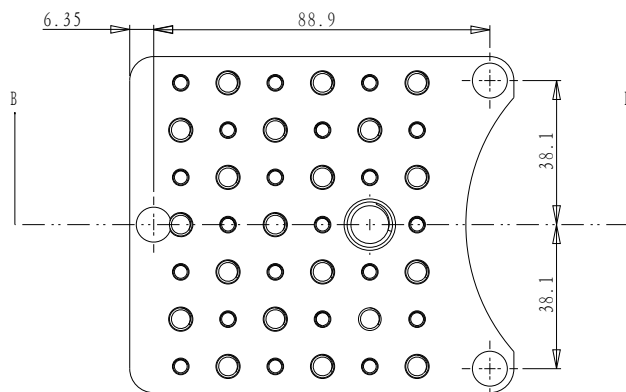

截面 B-B

DRAWING PROJECTION		 Oeabt Optics Experiment and Basic Teaching	
DATE	14/10/20		
COB-K1_A1			
www.Oeabt.com	MATERIAL #		REV
COPYRIGHT © 2020 BY Oeabt			A
VALUE IN PARENTHESIS ARE CALCULATED AND MAY CONTAIN ROUND OFF ERRORS		APPROX WEIGHT	kg