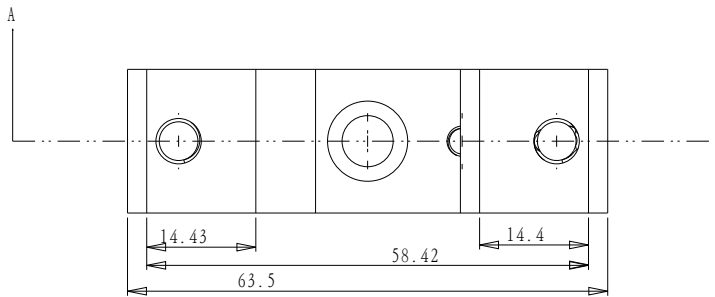

截面 A-A

DRAWING PROJECTION		 <b>Oeabt</b> Optics Experiment and Basic Teaching	
DATE	06/11/20		
oop-u19			
www.Oeabt.com	MATERIAL #		REV
COPYRIGHT © 2020 BY Oeabt			A
VALUE IN PARENTHESIS ARE CALCULATED AND MAY CONTAIN ROUND OFF ERRORS		APPROX WEIGHT	kg