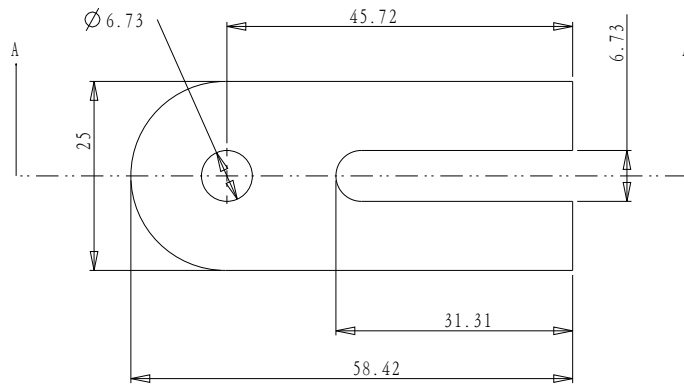

截面 A-A

DRAWING PROJECTION 		 Optics Experiment and Basic Teaching	
DATE	5/11/20		
M-BASE-H			
www.Oeabt.com	MATERIAL #		REV
COPYRIGHT © 2020 BY Oeabt			A
VALUE IN PARENTHESIS ARE CALCULATED AND MAY CONTAIN ROUND OFF ERRORS			APPROX WEIGHT kg