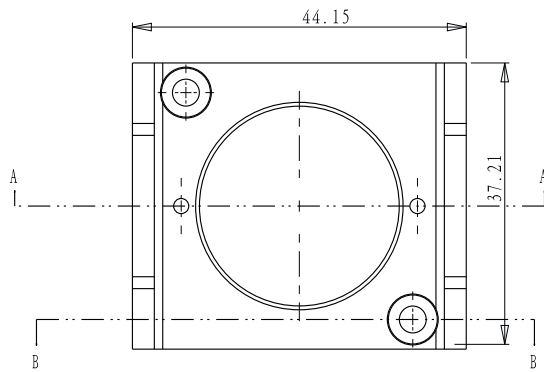

截面 A-A

截面 B-B

DRAWING PROJECTION \oplus \blacktriangleright		 Optics Experiment and Basic Teaching	
DATE	12/10/20		
M2-CX			
www.Oeabt.com	MATERIAL #		REV
COPYRIGHT © 2020 BY Oeabt			A
VALUE IN PARENTHESIS ARE CALCULATED AND MAY CONTAIN ROUND OFF ERRORS		APPROX WEIGHT	kg