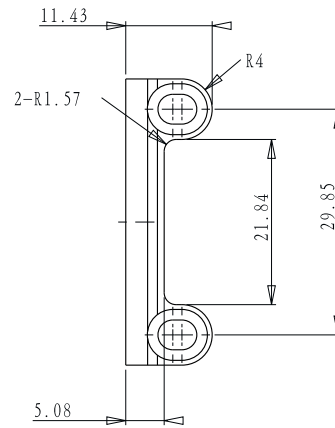

截面 A-A

截面 B-B

DRAWING PROJECTION \oplus \blacktriangleright		 Optics Experiment and Basic Teaching	
DATE	12/10/20		
M2-CX			
www.Oeabt.com	MATERIAL #		REV
COPYRIGHT © 2020 BY Oeabt			A
VALUE IN PARENTHESIS ARE CALCULATED AND MAY CONTAIN ROUND OFF ERRORS		APPROX WEIGHT	kg