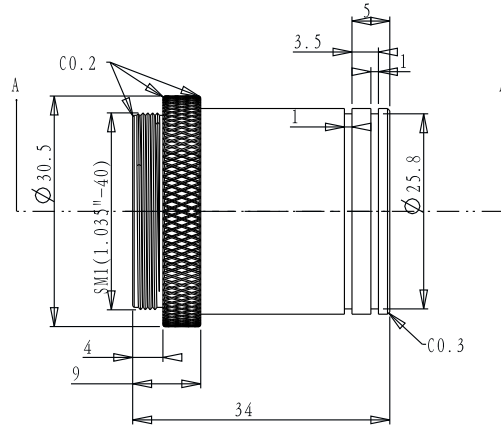

截面 A-A

截面 A-A

| | | | |
|--|------------|--|-----|
| DRAWING PROJECTION | | Optics Experiment and Basic Teaching | |
| DATE | 10/07/20 | | |
| CSA-31X | | | |
| www.Oeabt.com | MATERIAL # | | REV |
| COPYRIGHT © 2020 BY Oeabt | | | A |
| VALUE IN PARENTHESIS ARE CALCULATED AND MAY CONTAIN ROUND OFF ERRORS | | APPROX WEIGHT | kg |