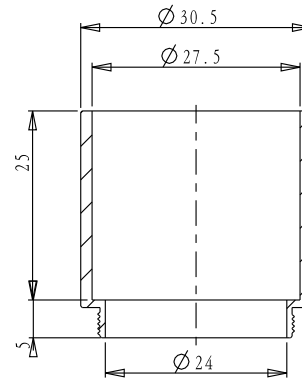

截面 A-A

截面 A-A

| | | | |
|--|------------|--|-----|
| DRAWING PROJECTION | | Optics Experiment and Basic Teaching | |
| DATE | 10/07/20 | | |
| CSA-31X | | | |
| www.Oeabt.com | MATERIAL # | | REV |
| COPYRIGHT © 2020 BY Oeabt | | | A |
| VALUE IN PARENTHESIS ARE CALCULATED AND MAY CONTAIN ROUND OFF ERRORS | | APPROX WEIGHT | kg |