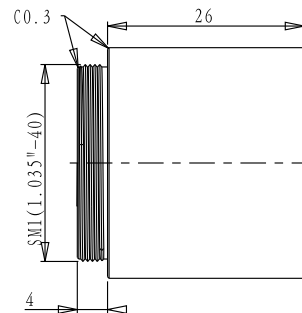

截面 A-A

截面 A-A

| | | | |
|--|------------|--|-----|
| DRAWING PROJECTION | | Optics Experiment and Basic Teaching | |
| DATE | 10/07/20 | | |
| CSA-31X | | | |
| www.Oeabt.com | MATERIAL # | | REV |
| COPYRIGHT © 2020 BY Oeabt | | | A |
| VALUE IN PARENTHESIS ARE CALCULATED AND MAY CONTAIN ROUND OFF ERRORS | | APPROX WEIGHT | kg |