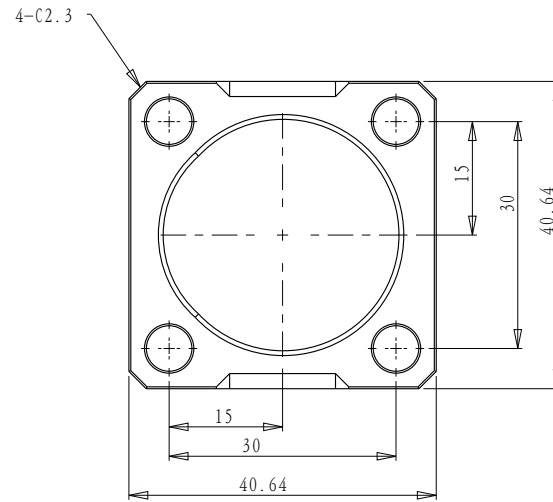

截面 A-A

截面 B-B

DRAWING PROJECTION		 Optics Experiment and Basic Teaching	
DATE	12/05/20		
CSJ-3			
www.Oeabt.com	MATERIAL #		REV
COPYRIGHT © 2020 BY Oeabt			A
VALUE IN PARENTHESIS ARE CALCULATED AND MAY CONTAIN ROUND OFF ERRORS		APPROX WEIGHT	kg