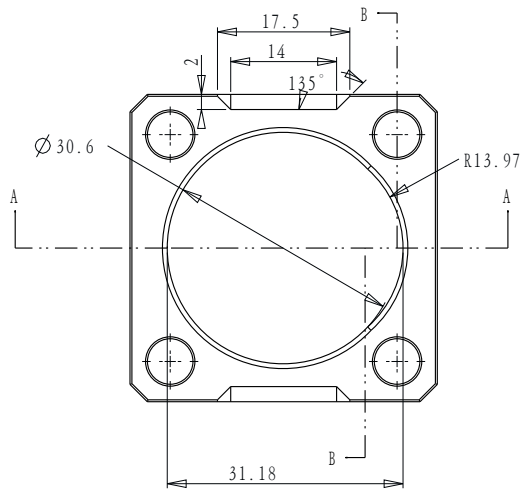

截面 A-A

截面 B-B

DRAWING PROJECTION		 Optics Experiment and Basic Teaching	
DATE	12/05/20		
CSJ-3			
www.Oeabt.com	MATERIAL #		REV
COPYRIGHT © 2020 BY Oeabt			A
VALUE IN PARENTHESIS ARE CALCULATED AND MAY CONTAIN ROUND OFF ERRORS		APPROX WEIGHT	kg