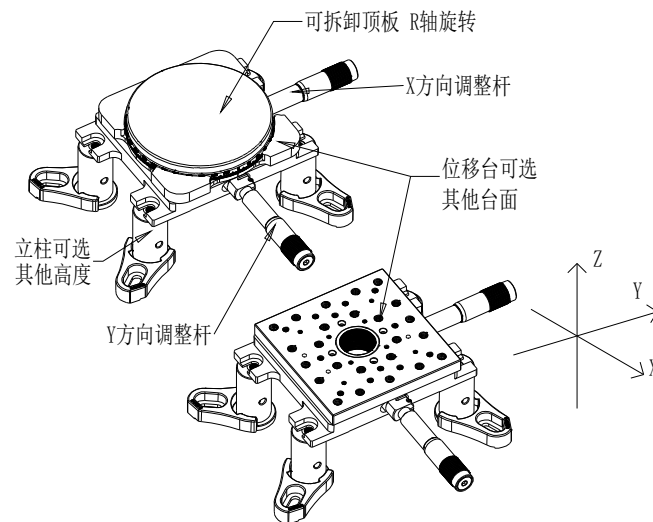

型号	整机高度L0	整机高度L1
CT-XYR-CF50	75.4mm	82mm
CT-XYR-CF65	85.4mm	97mm
CT-XYR-CF75	95.4mm	107mm

型号	整机高度L0
ST-XY-CF50	75.4mm
ST-XY-CF65	90.4mm
ST-XY-CF75	100.4mm

DRAWING PROJECTION Φ			
DATE	26/05/14		
载物台四式			
www.Oeabt.com	MATERIAL #		REV
COPYRIGHT ©2026 BY Oeabt			A
VALUE IN PARENTHESIS ARE CALCULATED AND MAY CONTAIN ROUND OFF ERRORS		APPROX WEIGHT	kg