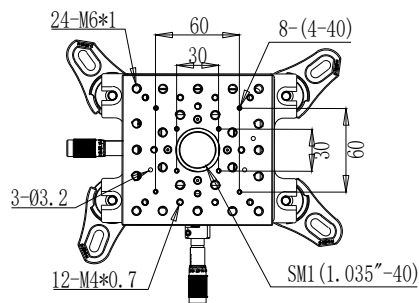

型号	整机高度L0	整机高度L1
CT-XYR-CF50	75.4mm	82mm
CT-XYR-CF65	85.4mm	97mm
CT-XYR-CF75	95.4mm	107mm

型号	整机高度L0
ST-XY-CF50	75.4mm
ST-XY-CF65	90.4mm
ST-XY-CF75	100.4mm

DRAWING PROJECTION Φ			
DATE	26/05/14		
载物台四式			
www.Oeabt.com	MATERIAL #		REV
COPYRIGHT ©2026 BY Oeabt			A
VALUE IN PARENTHESIS ARE CALCULATED AND MAY CONTAIN ROUND OFF ERRORS		APPROX WEIGHT	kg