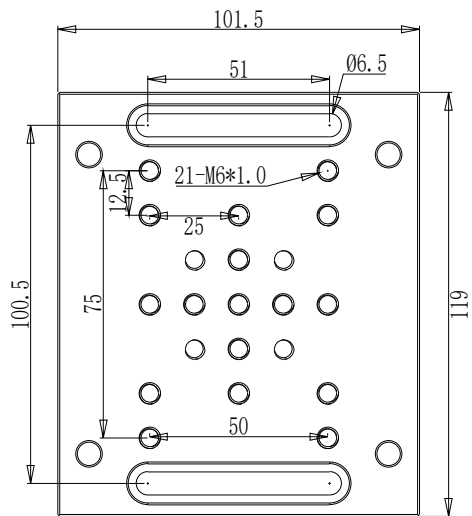

截面 A-A

DRAWING PROJECTION		 Optics Experiment and Basic Teaching	
DATE	27/01/24		
OPS95-ML			
www.Oeabt.com	MATERIAL #		REV
COPYRIGHT ©2024 BY Oeabt			A
VALUSE IN PARENTHESIS ARE CALCULATED AND MAY CONTAIN ROUNDFF ERRORS		APPROX WEIGHT	kg