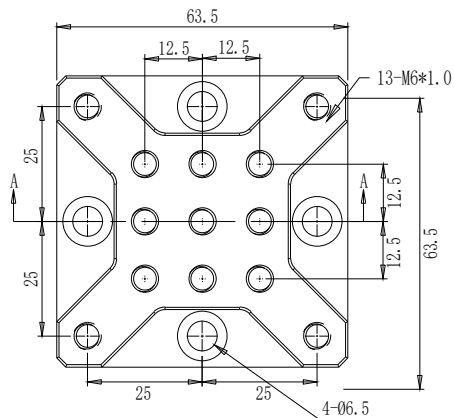

截面 A-A

DRAWING PROJECTION Φ		 Deabt Optics Experiment and Basic Teaching	
DATE	04/09/23		
CFP-CSK50			
www.Deabt.com	MATERIAL #		REV
COPYRIGHT ©2019 BY Deabt			A
VALUE IN PARENTHESIS ARE CALCULATED AND MAY CONTAIN ROUND OFF ERRORS			APPROX WEIGHT kg