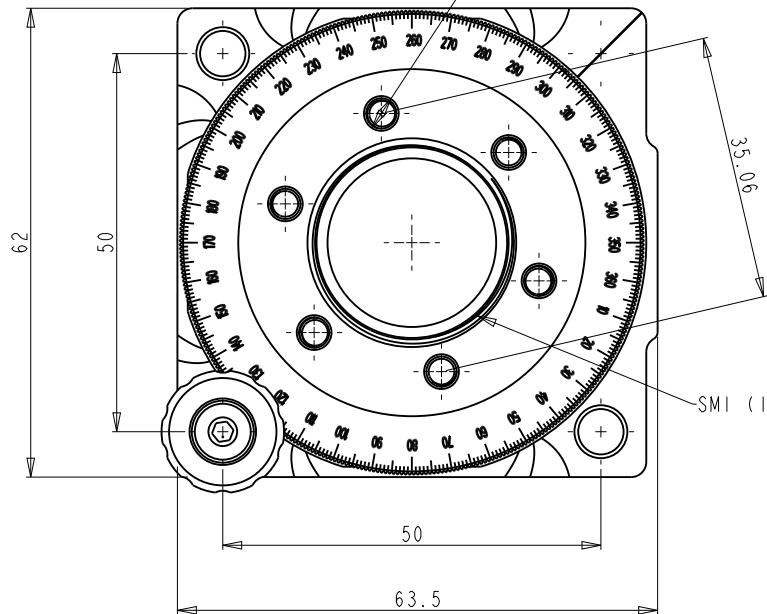

6-M4X1

SM1 (1.035 -40)

DRAWING PROJECTION		 <b>Oeabt</b> Optics Experiment and Basic Teaching	
DATE	31/03/23		
RK100-A3			
www.Oeabt.com	MATERIAL #		REV
COPYRIGHT © 2017 BY Oeabt			A
VALUE IN PARENTHESIS ARE CALCULATED AND MAY CONTAIN ROUND OFF ERRORS			APPROX WEIGHT kg