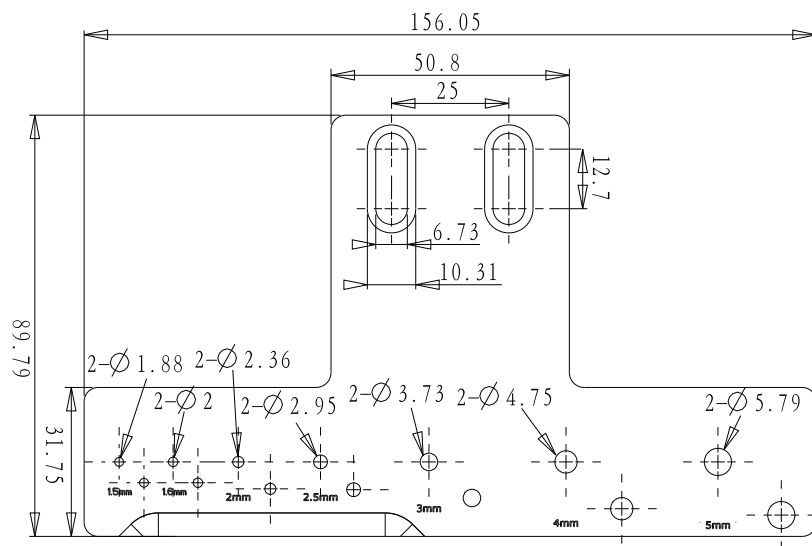

截面 A-A

DRAWING PROJECTION \oplus \rightarrow		 Oeabt Optics Experiment and Basic Teaching	
DATE	04/08/2021		
SPW-TH			
www.Oeabt.com	MATERIAL #		REV
COPYRIGHT © 2021 BY Oeabt			A
VALUE IN PARENTHESIS ARE CALCULATED AND MAY CONTAIN ROUND OFF ERRORS		APPROX WEIGHT	kg