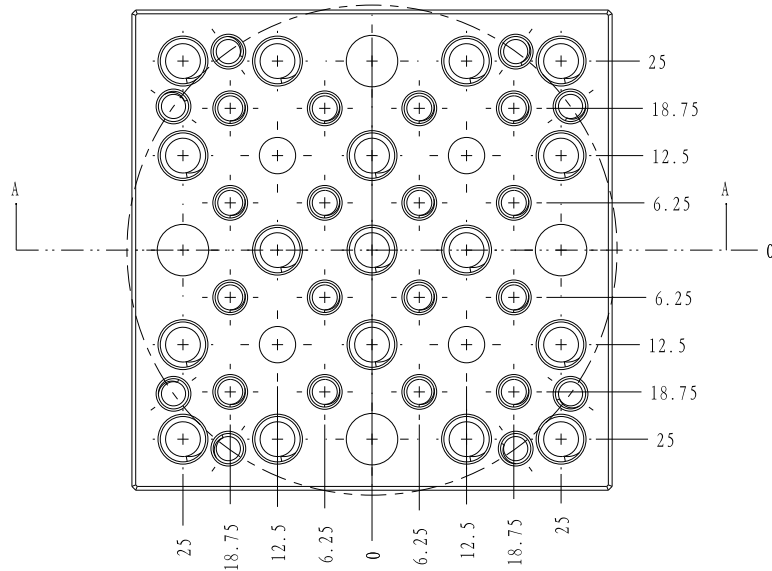

截面 B-B

截面 A-A

DRAWING PROJECTION \oplus \blacktriangleright		 Optics Experiment and Basic Teaching	
DATE	16/04/2021		
OPS-M406			
www.Oeabt.com	MATERIAL #		REV
COPYRIGHT © 2021 BY Oeabt			A
VALUE IN PARENTHESIS ARE CALCULATED AND MAY CONTAIN ROUND OFF ERRORS		APPROX WEIGHT	kg