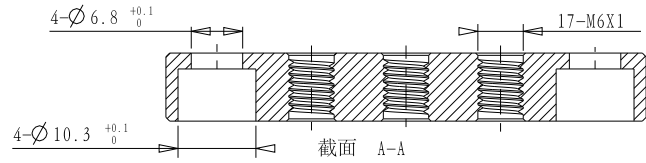

截面 B-B

截面 A-A

DRAWING PROJECTION \oplus \blacktriangleright		 Optics Experiment and Basic Teaching	
DATE	16/04/2021		
OPS-M406			
www.Oeabt.com	MATERIAL #		REV
COPYRIGHT © 2021 BY Oeabt			A
VALUE IN PARENTHESIS ARE CALCULATED AND MAY CONTAIN ROUND OFF ERRORS		APPROX WEIGHT	kg