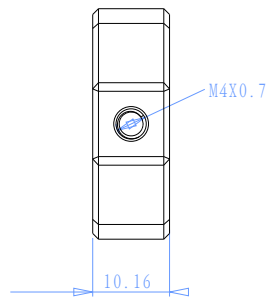

CSK3

SM-R1_A1

DRAWING PROJECTION		 Oeabt Optics Experiment and Basic Teaching	
DATE	14/10/20		
SM-R1			
www.Oeabt.com	MATERIAL #		REV
COPYRIGHT © 2020 BY Oeabt			A
VALUE IN PARENTHESIS ARE CALCULATED AND MAY CONTAIN ROUND OFF ERRORS		APPROX WEIGHT	kg