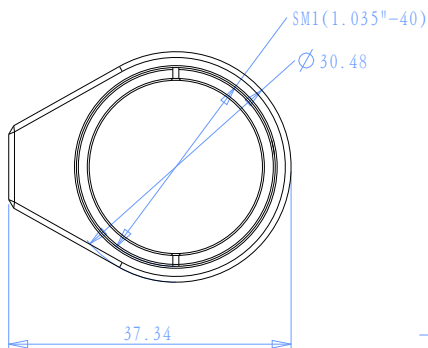

CSK3

SM-R1_A1

DRAWING PROJECTION		 Oeabt Optics Experiment and Basic Teaching	
DATE	14/10/20		
SM-R1			
www.Oeabt.com	MATERIAL #		REV
COPYRIGHT © 2020 BY Oeabt			A
VALUE IN PARENTHESIS ARE CALCULATED AND MAY CONTAIN ROUND OFF ERRORS		APPROX WEIGHT	kg