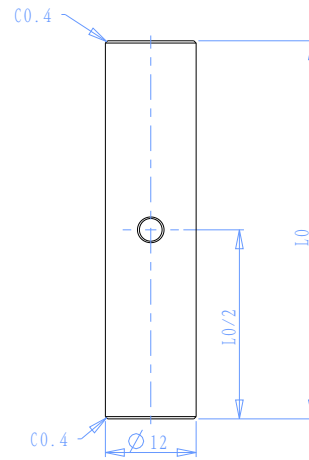

截面 A-A

型号	L0	H0
PCA2-S2	20mm	7mm
PCA3-S2	30mm	7mm
PCA4-S2	40mm	9mm
PCA5-S2	50mm	10mm
PCA6-S2	60mm	10mm
PCA8-S2	80mm	12mm
PCA10-S2	100mm	12mm

DRAWING PROJECTION 		 Oeabt Optics Experiment and Basic Teaching	
DATE	14/10/20		
PCA2_3_4_5_6_8_10-S2			
www.Oeabt.com	MATERIAL #		REV
COPYRIGHT © 2020 BY Oeabt			A
VALUE IN PARENTHESIS ARE CALCULATED AND MAY CONTAIN ROUND OFF ERRORS		APPROX WEIGHT	kg