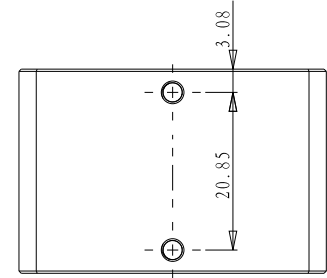

两侧面一样

截面 A-A

截面 A-A

DRAWING PROJECTION		 Oeabt Optics Experiment and Basic Teaching	
DATE	17/11/20		
CWP-C			
www.Oeabt.com	MATERIAL #		REV
COPYRIGHT © 2020 BY Oeabt			A
VALUE IN PARENTHESIS ARE CALCULATED AND MAY CONTAIN ROUND OFF ERRORS		APPROX WEIGHT	kg