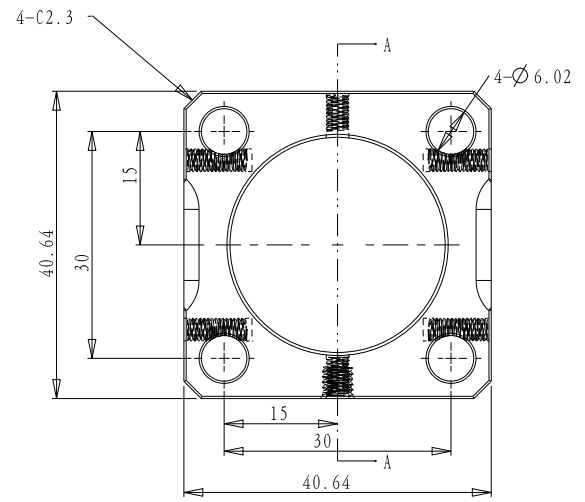

两侧面一样

截面 A-A

截面 A-A

DRAWING PROJECTION		 Oeabt Optics Experiment and Basic Teaching	
DATE	17/11/20		
CWP-C			
www.Oeabt.com	MATERIAL #		REV
COPYRIGHT © 2020 BY Oeabt			A
VALUE IN PARENTHESIS ARE CALCULATED AND MAY CONTAIN ROUND OFF ERRORS		APPROX WEIGHT	kg