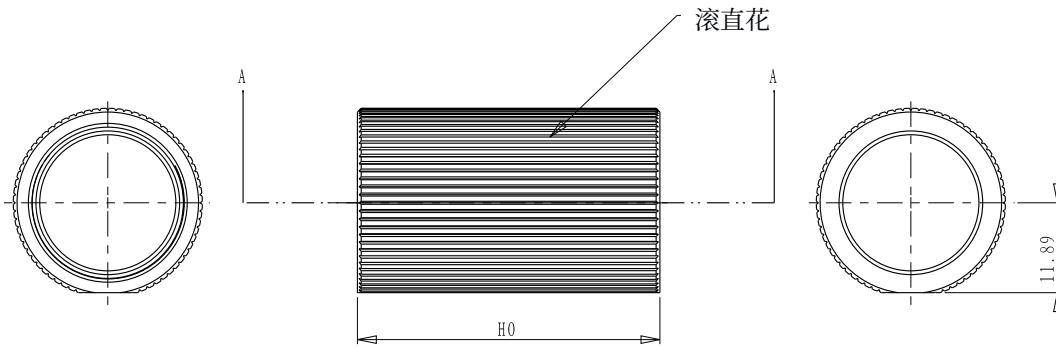

截面 A-A

ITEM	H0
20	20mm
40	40mm
80	80mm

截面 A-A

DRAWING PROJECTION			
DATE	23/10/20		
SPW-SM1系列			
www.Oeabt.com	MATERIAL #		REV
COPYRIGHT © 2020 BY Oeabt			A
VALUE IN PARENTHESIS ARE CALCULATED AND MAY CONTAIN ROUND OFF ERRORS		APPROX WEIGHT	kg