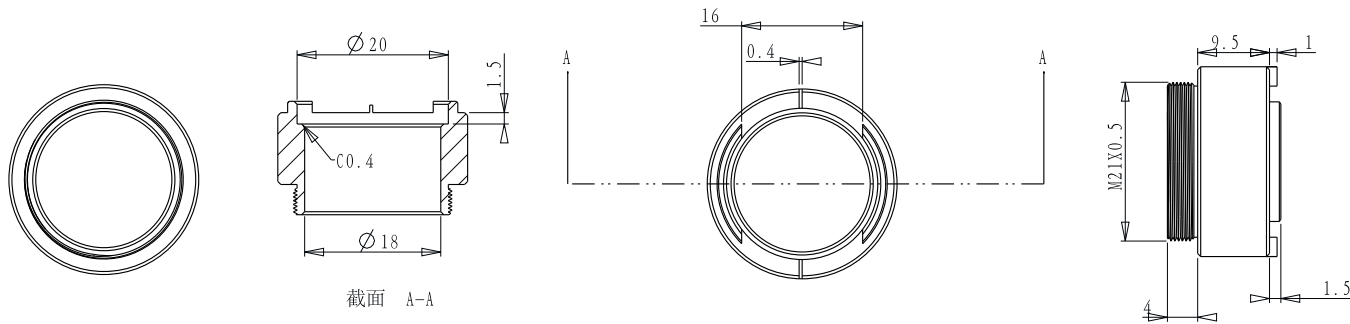

截面 A-A

ITEM	H0
20	20mm
40	40mm
80	80mm

截面 A-A

DRAWING PROJECTION			
DATE	23/10/20		
SPW-SM1系列			
www.Oeabt.com	MATERIAL #		REV
COPYRIGHT © 2020 BY Oeabt			A
VALUE IN PARENTHESIS ARE CALCULATED AND MAY CONTAIN ROUND OFF ERRORS		APPROX WEIGHT	kg