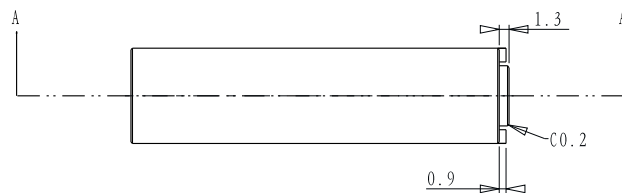

截面 A-A

DRAWING PROJECTION Φ			
DATE	23/10/20		
SPRM-SM0550			
www.Oeabt.com	MATERIAL #		REV
COPYRIGHT © 2020 BY Oeabt			A
VALUSE IN PARENTHESIS ARE CALCULATED AND MAY CONTAIN ROUND OFF ERRORS		APPROX WEIGHT	kg