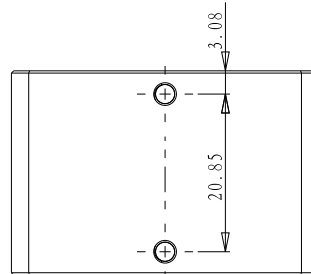

两侧面一样

DRAWING PROJECTION $\oplus \blacktriangleright$		 Oeabt Optics Experiment and Basic Teaching	
DATE	20/11/20		
CSJ-28			
www.Oeabt.com	MATERIAL #		REV
COPYRIGHT © 2020 BY Oeabt			A
VALUE IN PARENTHESIS ARE CALCULATED AND MAY CONTAIN ROUND OFF ERRORS		APPROX WEIGHT	kg