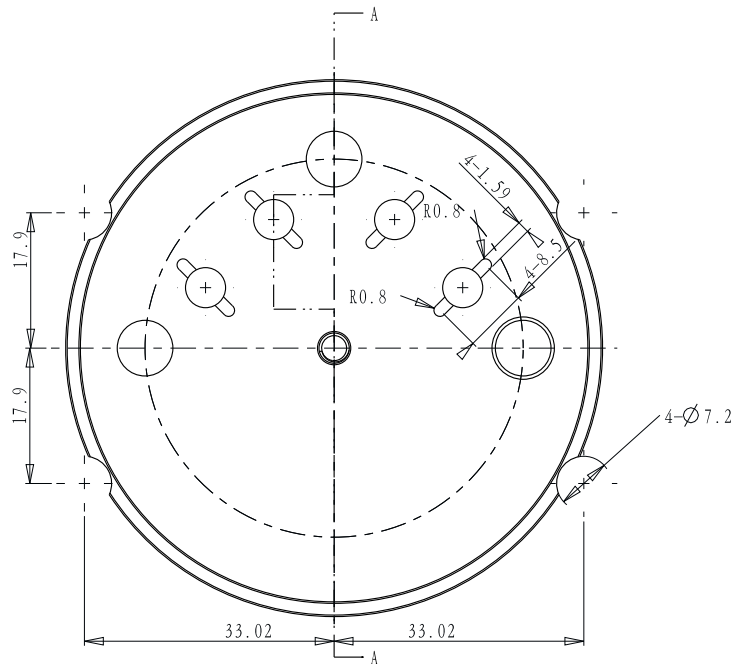

截面

截面 A-A

DRAWING PROJECTION		 Oeabt Optics Experiment and Basic Teaching	
DATE	14/07/20		
LB60-C			
www.Oeabt.com	MATERIAL #		REV
COPYRIGHT © 2020 BY Oeabt			A
VALUE IN PARENTHESIS ARE CALCULATED AND MAY CONTAIN ROUND OFF ERRORS		APPROX WEIGHT	kg