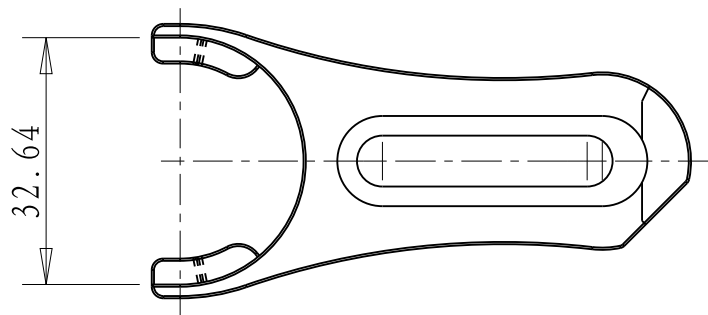

截面 A-A

DRAWING PROJECTION Φ		 Optics Experiment and Basic Teaching	
DATE	07/09/19		
M-BASE-C			
www.Oeabt.com	MATERIAL #		REV
COPYRIGHT © 2019 BY Oeabt			A
VALUE IN PARENTHESIS ARE CALCULATED AND MAY CONTAIN ROUND OFF ERRORS		APPROX WEIGHT	kg